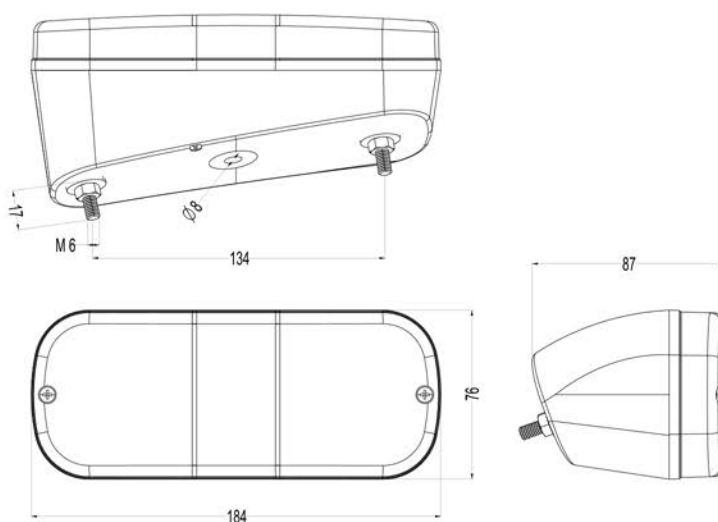

BULB	LENS
12 V 21/5 W 0001.2029.000	0001.0032.000